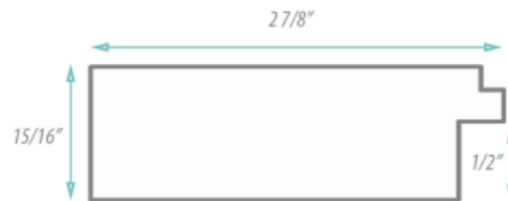

SPECIFICATION SHEET

FRAMED MIRROR

MODEL#: FM 80743-24X30

FRAMED MIRRORS COLLECTION

FEATURES:

- ONE 24X30" HIGH RESOLUTION SILVER PLATE GLASS MIRROR SIZE W/ DECORATIVE FRAME.
- "WALL HUGGER" HANGER FOR MOUNTING INCLUDED.
- STANDARD MOUNTING STYLE IS VERTICAL. FOR HORIZONTAL, PLEASE SPECIFY WHEN ORDERING.
- PACKED IN FOUR WALL (FOLDED DOUBLE WALL) CORRUGATION.
- STYLE: MODERN
- COLOR: WHITE
- FINISH: MATTE

MIRROR FINISHES:

- FLAT POLISHED EDGE
- BEVELED EDGE

OVERALL SIZE DIMENSION: 29 1/2" WIDE X 34 1/2" HIGH X 1" DEEP